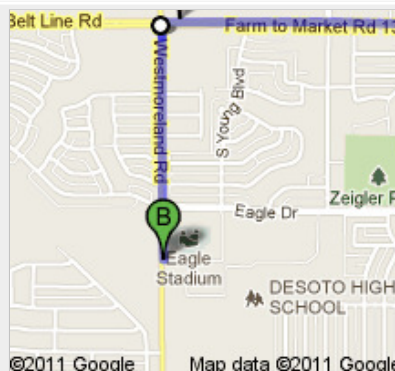

For up-to-date Tulsa Noah stats and standings:

<http://goo.gl/k27bn>

1. Head **south** on **US-75 S/Okmulgee Bee Line Expy/S Union Ave** toward **W 126th St S**  
Continue to follow US-75 S  
About 43 mins

go 1.2 mi  
total 245 mi

- 7. Take the exit onto **I-35E S** toward **Waco**  
About 6 mins

go 5.9 mi  
total 250 mi

- 8. Slight left to stay on **I-35E S** (signs for **Waco**)  
About 7 mins

go 7.4 mi  
total 258 mi

- 9. Take exit **414** toward **Farm to Market 1382/Belt Line Rd**

go 0.3 mi  
total 258 mi

- 10. Merge onto **N Beckley Ave**  
About 1 min

go 0.7 mi  
total 259 mi

- 11. Turn right onto **E Belt Line Rd/Farm to Market Rd 1382 W**  
About 6 mins

go 3.0 mi  
total 262 mi

- 12. Turn left onto **S Westmoreland Rd**  
About 2 mins

go 0.7 mi  
total 262 mi

**B** S Westmoreland Rd

These directions are for planning purposes only. You may find that construction projects, traffic, weather, or other events may cause conditions to differ from the map results, and you should plan your route accordingly. You must obey all signs or notices regarding your route.