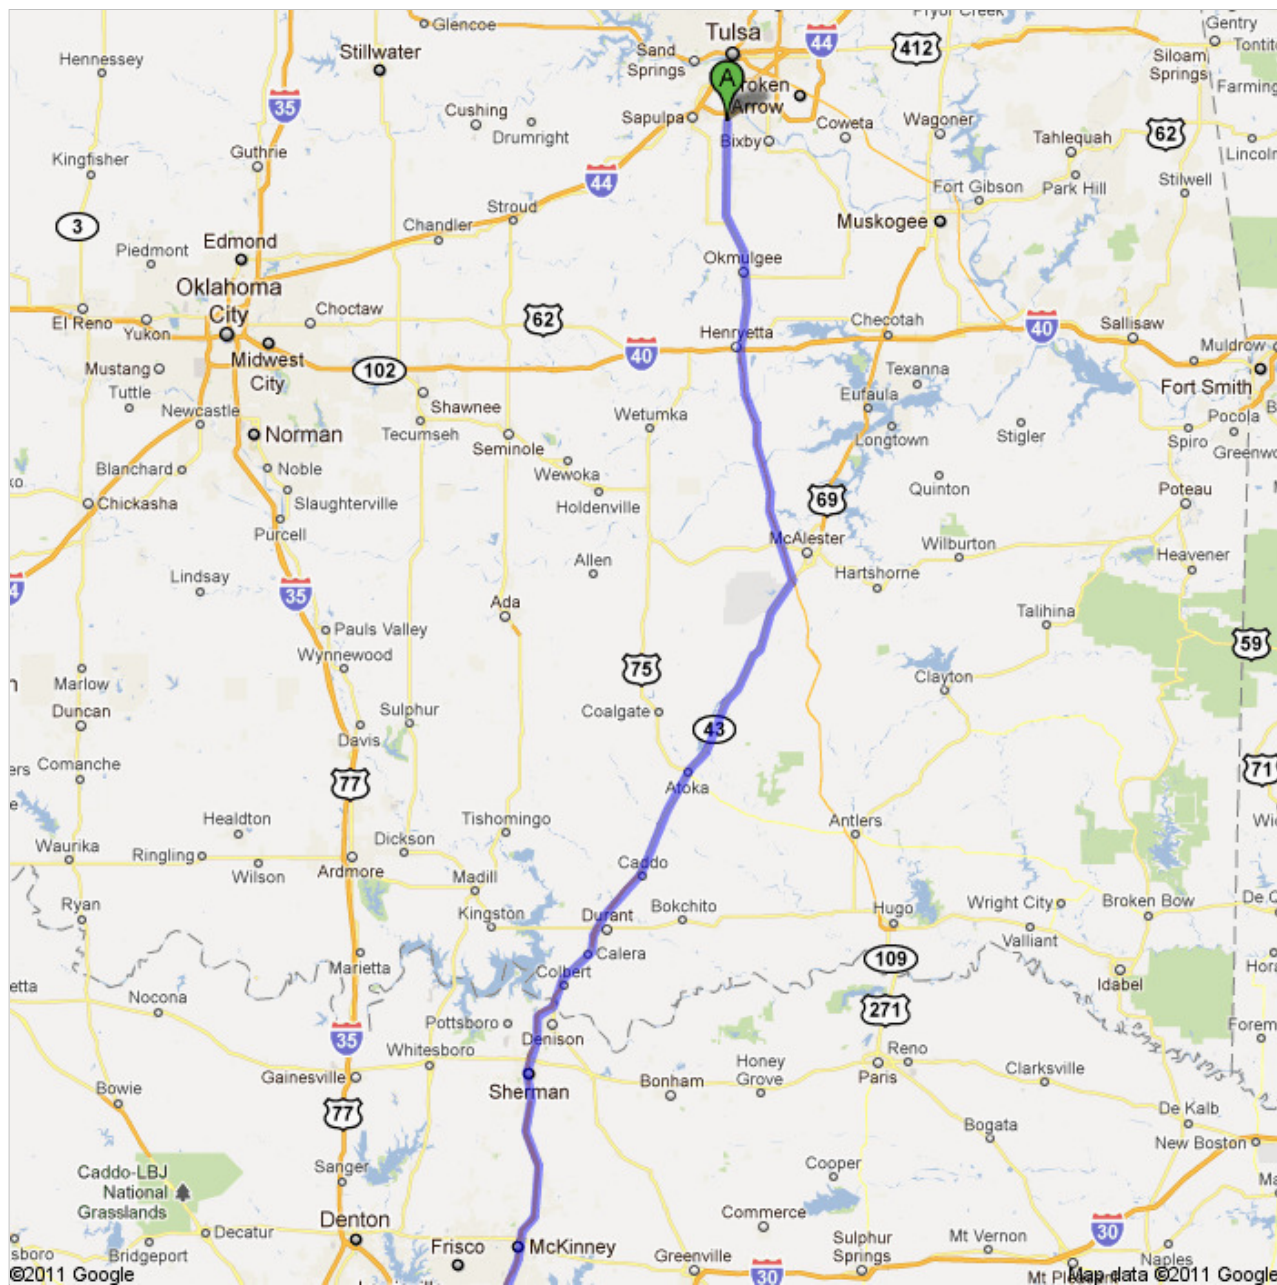

For up-to-date Tulsa Noah stats and standings:

<http://goo.gl/k27bn>

1. Head **south** on **US-75 S/Okmulgee Bee Line Expy/S Union Ave** toward **W 126th St S**  
Continue to follow US-75 S  
About 43 mins

go 39.6 mi  
total 39.6 mi

2. Continue onto **Indian Nation Turnpike**  
**Partial toll road**  
About 38 mins

go 41.4 mi  
total 81.0 mi

3. Take exit **63B** to merge onto **US-69 S** toward **Atoka/Dallas**  
About 1 hour 2 mins

go 55.7 mi  
total 137 mi

4. Continue onto **US-75 S**  
Entering Texas  
About 1 hour 44 mins

go 106 mi  
total 243 mi

5. Take exit **1A** toward **I-35E S/Waco**

go 0.4 mi  
total 243 mi

- 6. Keep left at the fork, follow signs for **St. Paul Street** and merge onto **TX-366 Spur W**  
About 1 min

go 1.2 mi  
total 245 mi

- 7. Take the exit onto **I-35E S** toward **Waco**  
About 6 mins

go 5.9 mi  
total 250 mi

- 8. Slight left to stay on **I-35E S** (signs for **Waco**)  
About 7 mins

go 7.4 mi  
total 258 mi